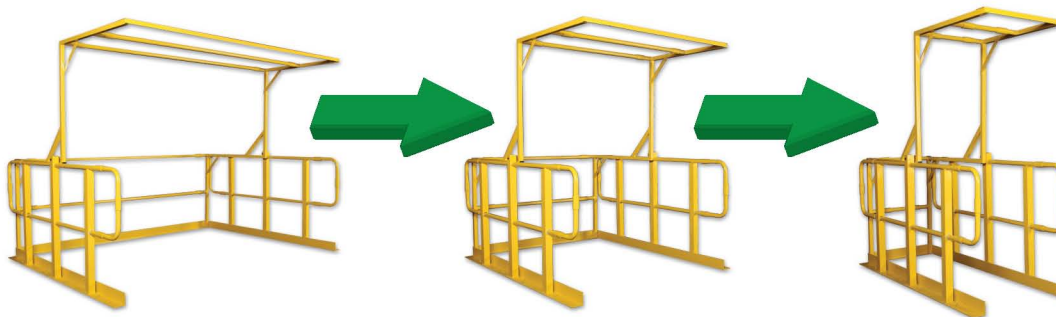

### Unique, Cut-To-Fit Gate Design Adapts to Your Application Requirements

Designed for maximum installation flexibility, Wildeck's innovative Pivot Safety Gate will protect open areas on mezzanines, elevated platforms, balconies, and rack systems during loading and unloading of your material.

- ▶ Standard 10 ft. Overall Width Provided
- ▶ Can be Cut at Job Site to Precisely Fit Narrower Openings (3 ft. min. Width)
- ▶ Strong, Balanced Construction
- ▶ Easy to Install and Operate
- ▶ Ideal for Mezzanines, Rack Systems, Platforms, and Balconies
- ▶ Kickplate Guards Against Falling Material
- ▶ Meets IBC Codes & OSHA Safety Standards
- ▶ Easily Connects to Most Wildeck Mezzanine Railings
- ▶ Smooth, Effortless Operation

Whether your opening is narrow, medium or wide, everything fits with a Wildeck Pivot Safety Gate. Order yours today – because quality and safety matter.

### Elevate Your Standards with Wildeck's Cut-To-Fit Flexibility

Wildeck's standard 10 ft wide Pivot Safety Gate can be quickly cut at the job site to the exact width you need.