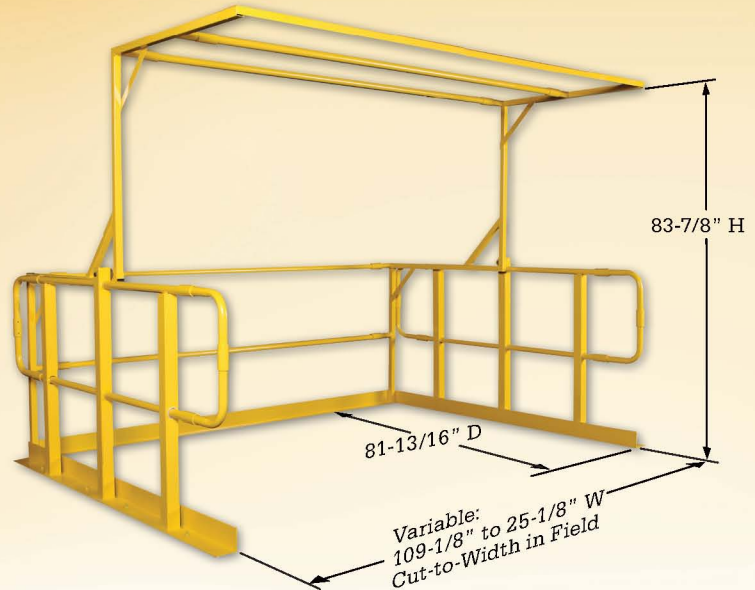

- ▶ Standard 10 ft. Overall Width Provided
- ▶ Can be Cut at Job Site to Precisely Fit Narrower Openings (3 ft. min. Width)
- ▶ Strong, Balanced Construction
- ▶ Easy to Install and Operate
- ▶ Ideal for Mezzanines, Rack Systems, Platforms, and Balconies
- ▶ Kickplate Guards Against Falling Material
- ▶ Meets IBC Codes & OSHA Safety Standards
- ▶ Easily Connects to Most Wildeck Mezzanine Railings
- ▶ Smooth, Effortless Operation

### Elevate Your Standards with Wildeck's Cut-To-Fit Flexibility

Wildeck's standard 10 ft wide Pivot Safety Gate can be quickly cut at the job site to the exact width you need.

## FEATURES AND BENEFITS:

- ▶ Unique Cut-to-Width design adapts to your application requirements.
- ▶ Side rails can easily connect to most Wildeck® mezzanine railings for a seamless barrier.
- ▶ Strong, balanced construction allows easy lifting and safe gate operation.
- ▶ When one side opens the other closes.
- ▶ Integral kickplate keeps objects from falling off mezzanine or platform.
- ▶ Quality Wildeck design provides easy installation and reliable service life.
- ▶ Meets IBC codes as well as OSHA safety standards.

## SPECIFICATIONS:

- Shipping Weight: 400 lbs.
- Outside Dimensions/Installation Footprint: Outside Width Variable from 120" to 36" x 84-1/2"D x 85-7/16"H
- Pallet / Load Clearance: Interior Width: Variable from 109-1/8" to 25-1/8" (Gate must be Cut-to-Width on site for narrower openings) Depth: 81-13/16" Height/Clearance: 83-7/8"
- Assembly Hardware and Instructions Included
- Anchors Not Provided
- Painted Safety Yellow for high visibility