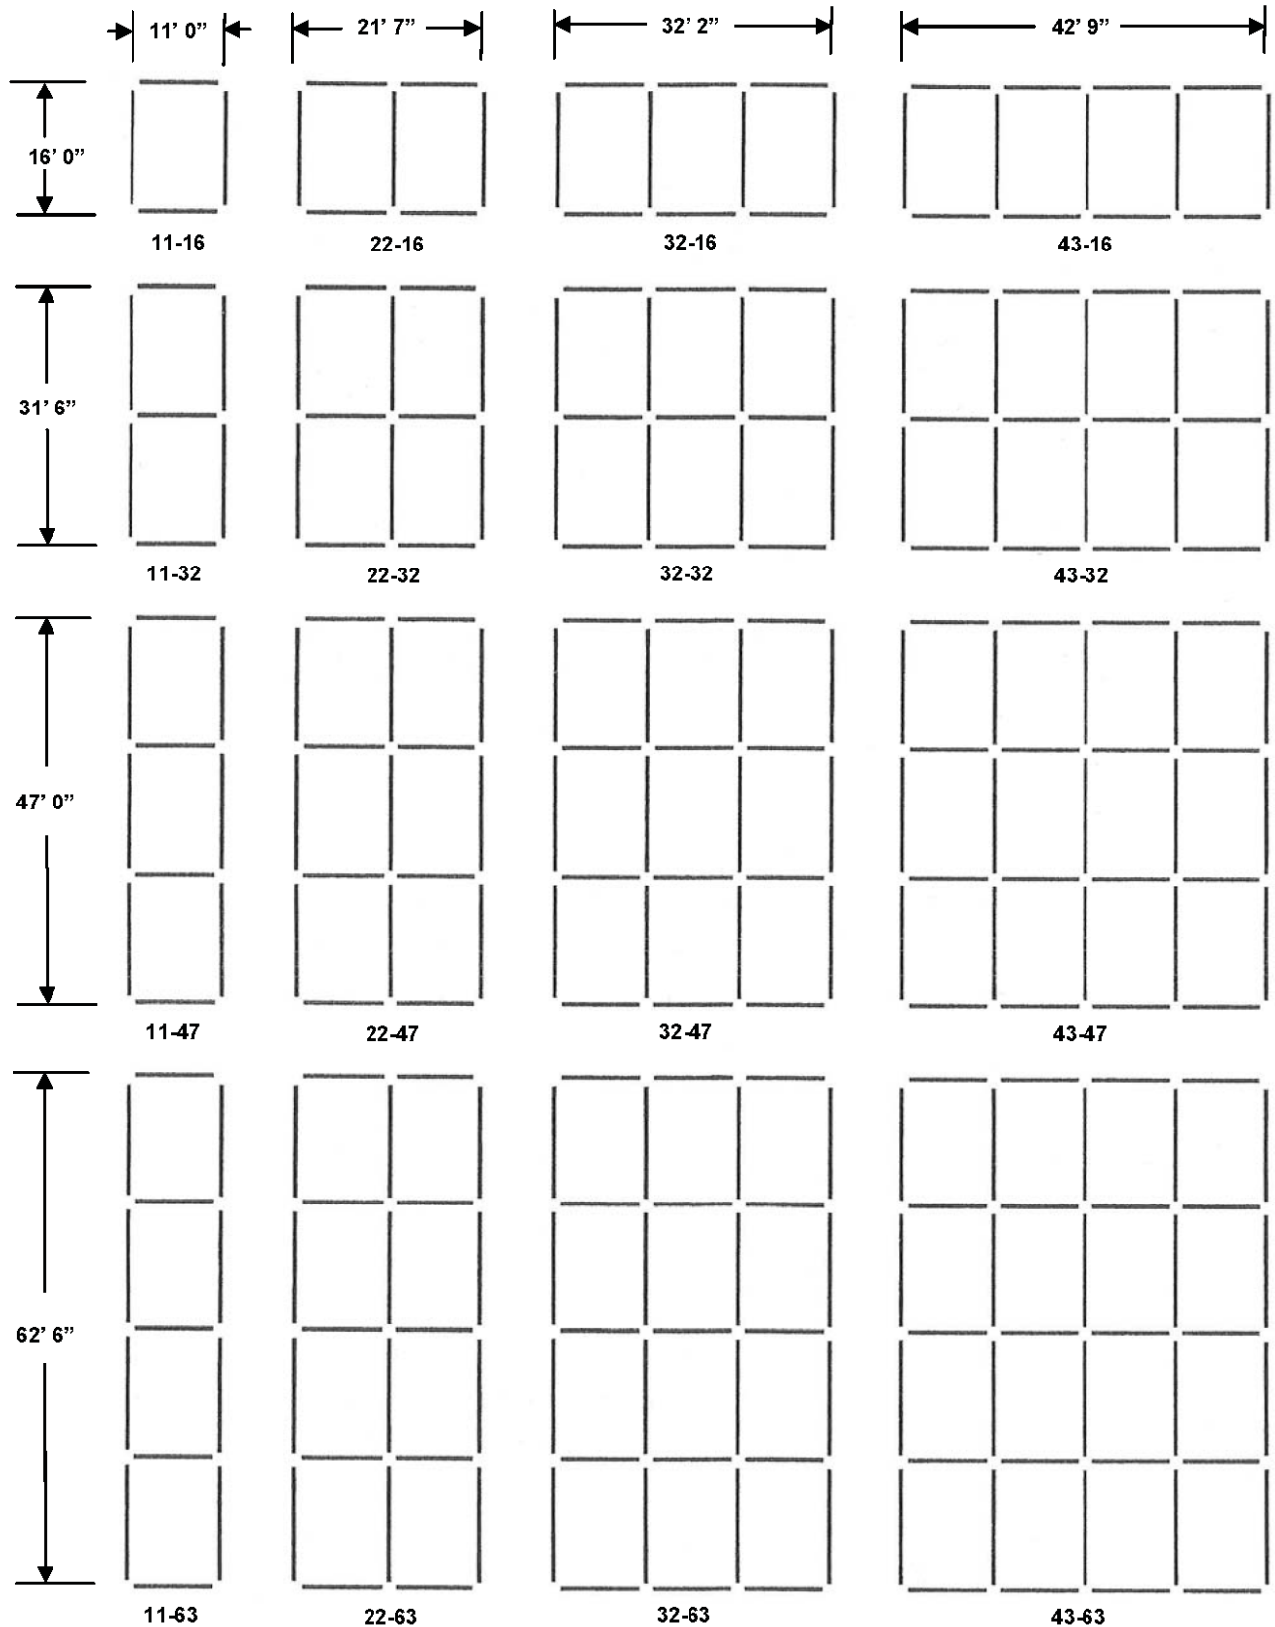

**Wildeck Standard Mezzanines  
are Available in 16 Standard Sizes**  
(Column Spacing is as Shown)

NOTE: Above dimensions are nominal. Exact design dimensions may vary plus or minus one inch.